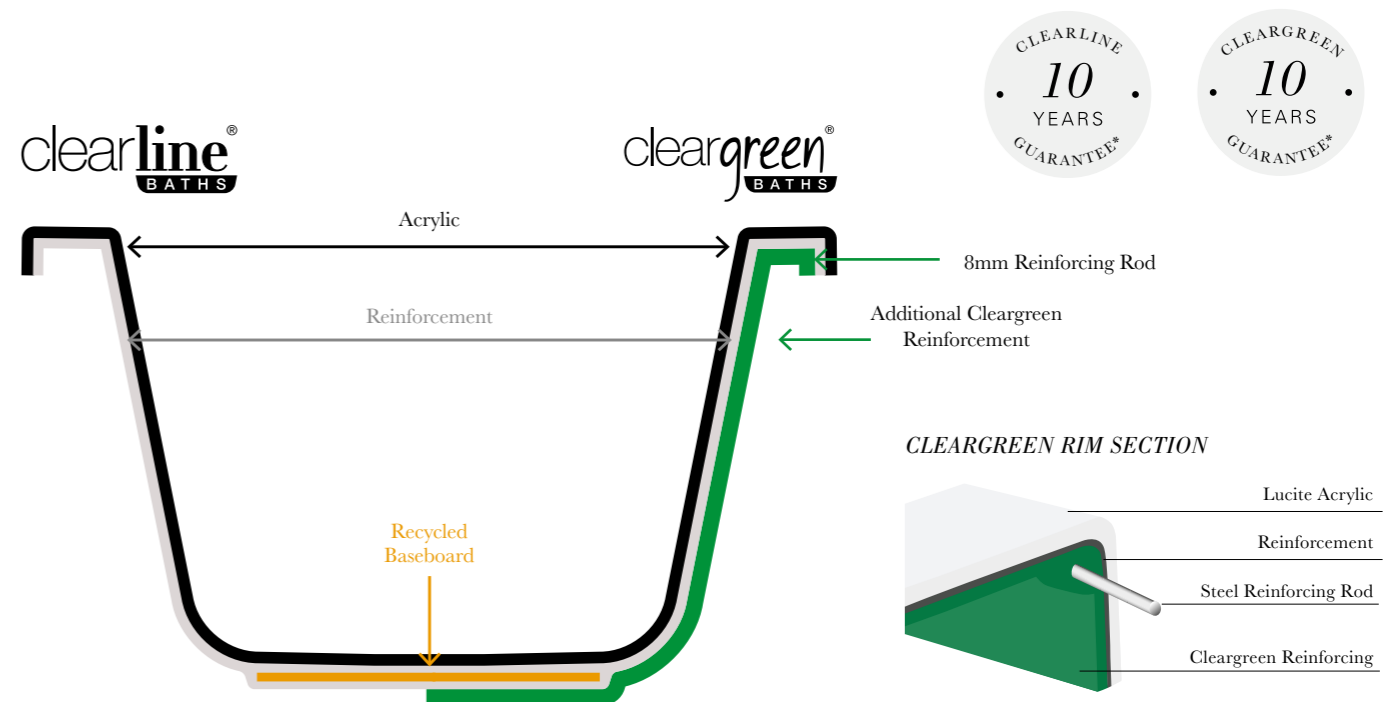

Baths Supplied Undrilled. Compatible Wastes CW8, CW14, CW15, HOX.0351, HOX.013.

BATH SCREENS

Image	Description	Code	Price Ex VAT
	Single Panel Bathscreen 850 x 1450	BS1	£199.17
	Bathscreen with Fixed Panel 850 x 1450	BS2	£290.83
	Bathscreen with Access Panel 850 x 1450	BS3	£374.17
	Three Panel Bathscreen 1180 x 1450	BS4	£332.50
	Four Panel Bathscreen 880 x 1450	BS5	£332.50
	EcoCurve Bathscreen	BS6	£240.83
	EcoRound Bathscreen	BS7	£240.83
	EcoSquare Bathscreen Left EcoSquare Bathscreen Right	BS8L BS8R	£465.83

Left Hand Shown

*For full details on guarantees please visit brittonbathrooms.com/guarantee.