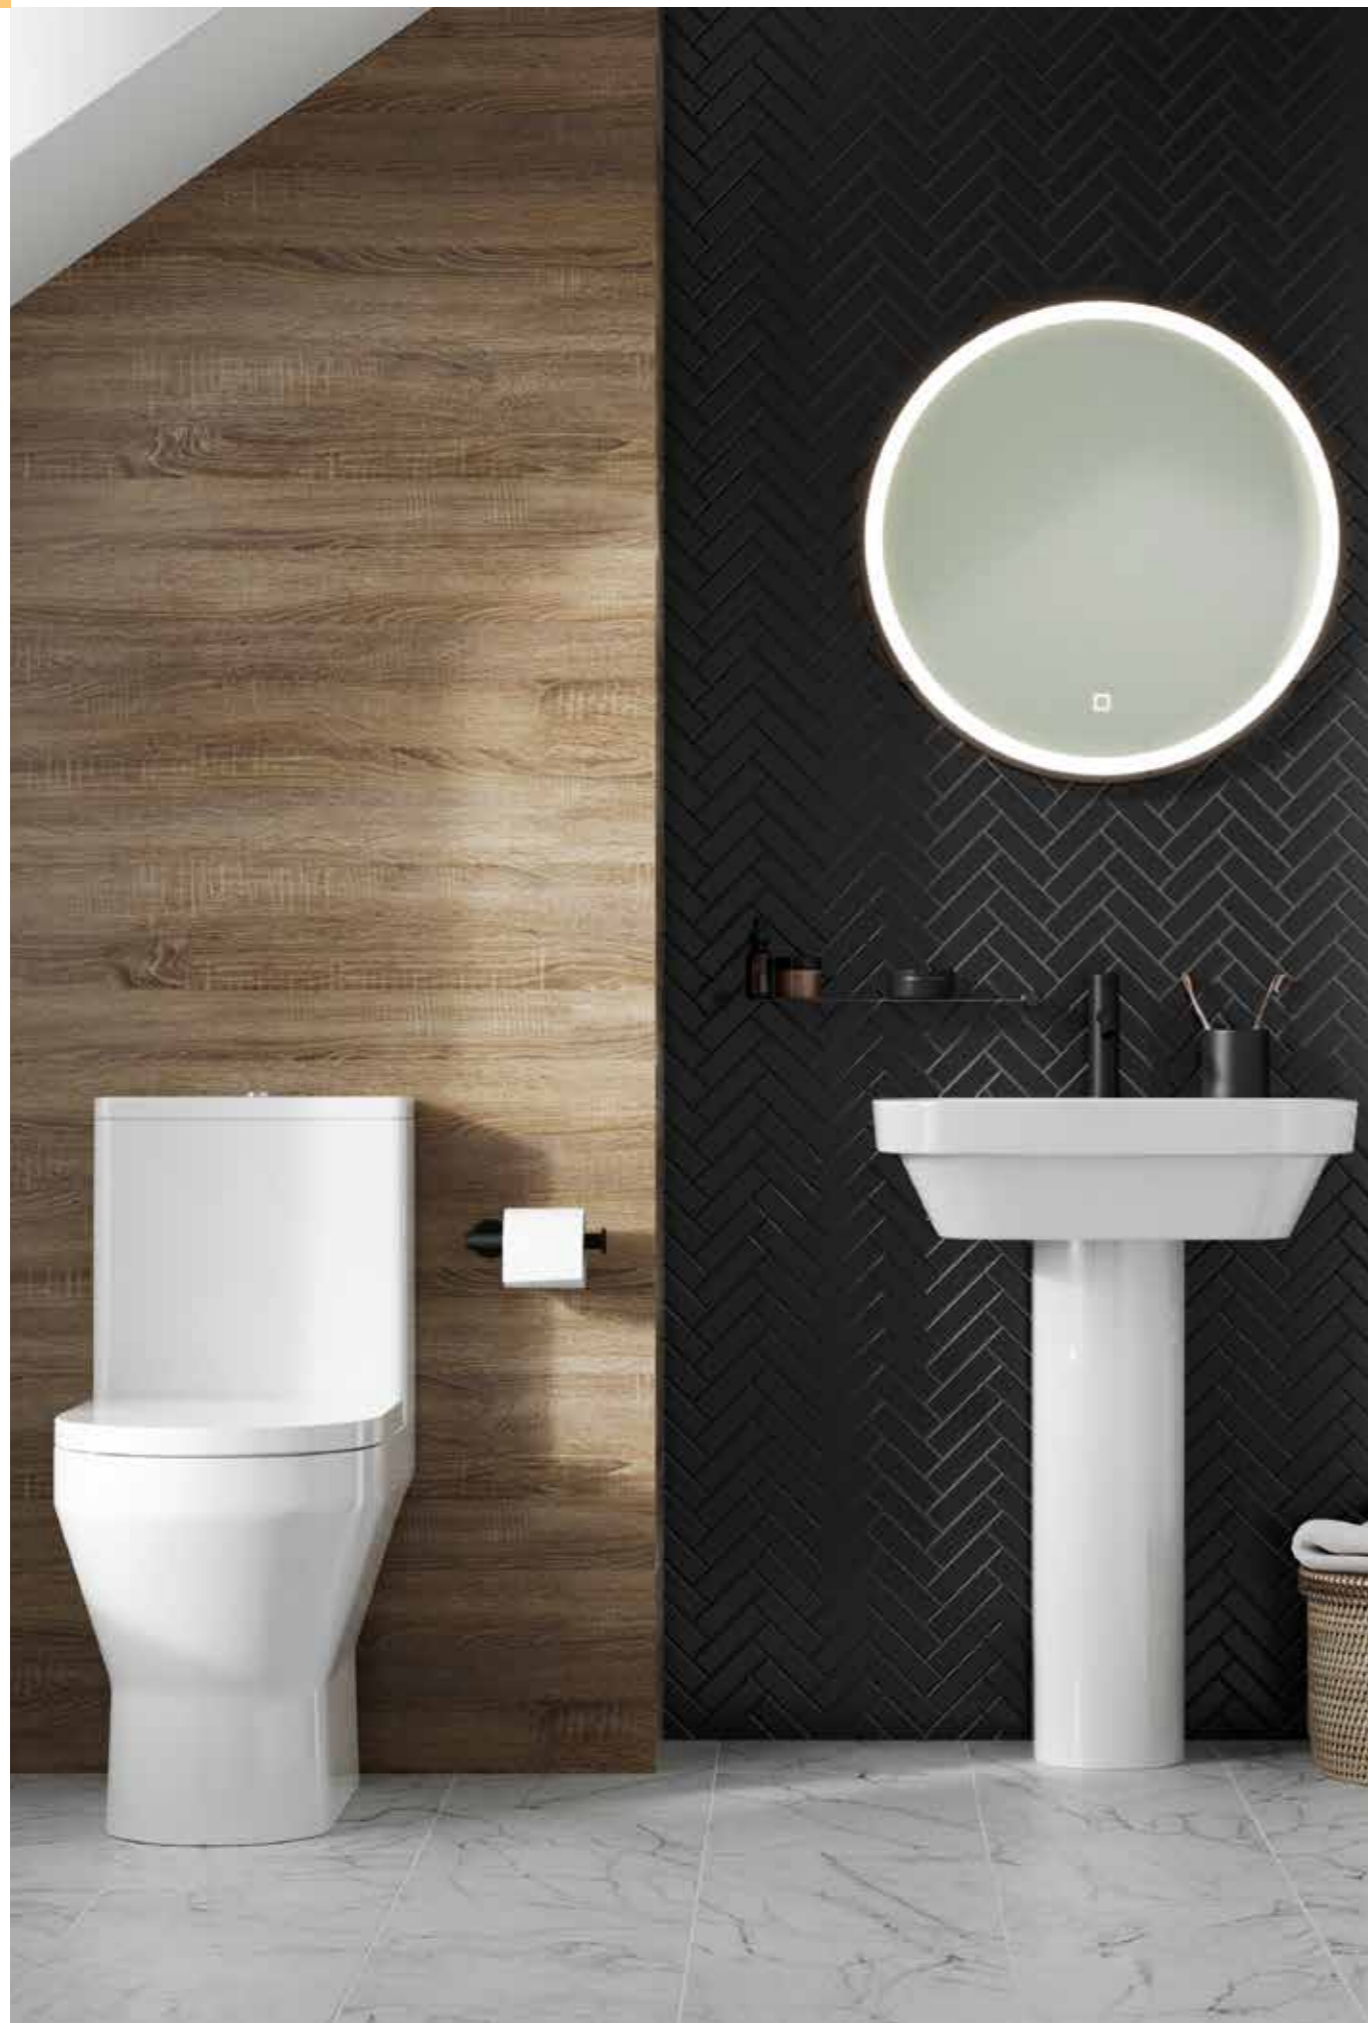

bma
Bathroom Manufacturers Association
www.bathroom-association.org.uk